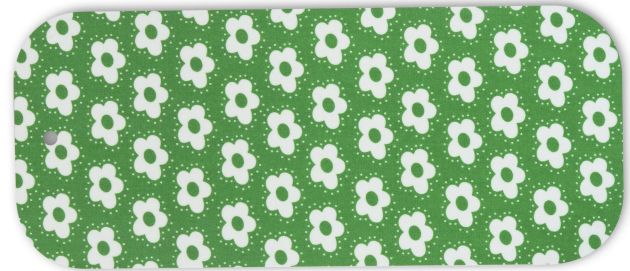

Fiddeli Green ●

376 106 101