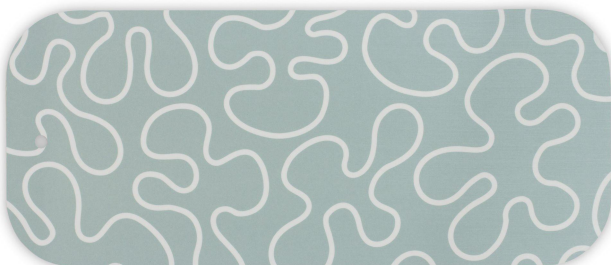

Joy Turquoise ●

376 123 108