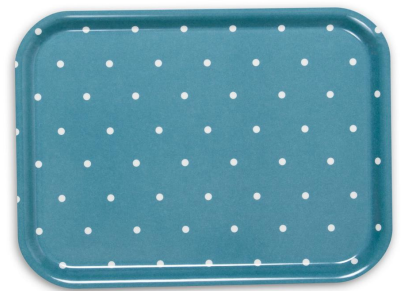

7 333030 378232

Laminated Birchwood Breakfast Trays 20×27 cm

Blommor Green ●
378 101 101

Happy Green ●
378 112 101

Fiddeli Green ●
378 106 101

Joy Lime ●
378 123 112

Joy Turquoise ●
378 123 108

Prickar Blue ●
378 108 128