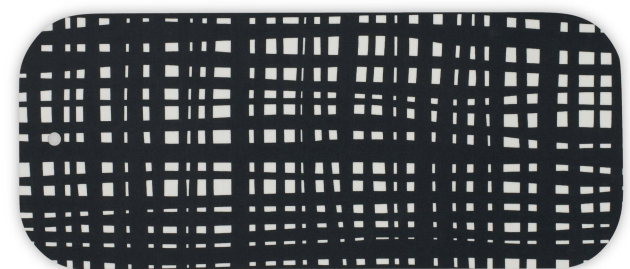

376 123 108

Prickar Blue ●

376 108 128

Slinga Black ●

376 102 103

Manhattan Black ●

376 311 103

Laminated Birchwood Cutting Boards 17×40 cm

Blommor Sand ●

376 101 115

Joy Sand ●

376 123 115

Fiddeli Grey ●

376 106 113

Prickar Graphite Grey ●

376 108 113